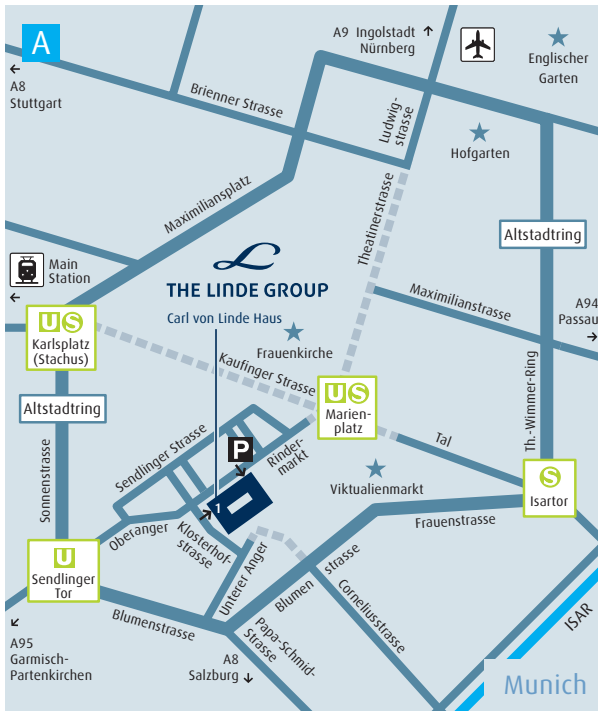

Linde locations in the Munich Area.

Leading.

Linde AG
 Head office
 Klosterhofstrasse 1, 80331 Munich, Germany
 Phone +49.89.35757-01, www.the-linde-group.com

Linde AG
 Linde Gases Division/Linde Hydrogen Center
 Carl-von-Linde-Strasse 25, 85716 Unterschleissheim, Germany
 Phone +49.89.31001-0, www.linde.com/hydrogen

Linde Gas Therapeutics GmbH
 Landshuter Strasse 19
 85716 Unterschleissheim, Germany
 Phone +49.89.37000-0, www.linde-gastherapeutics.de

Linde AG
 Linde Gases Division
 Seitnerstrasse 70, 82049 Pullach, Germany
 Phone +49.89.7446-0, www.linde-gas.de

Linde AG
 Linde Engineering Division
 Dr.-Carl-von-Linde-Strasse 6-14, 82049 Pullach, Germany
 Phone +49.89.7445-0, www.linde-engineering.com

Linde AG
 Linde Gases Division
 Seitnerstrasse 70, 82049 Pullach, Germany
 Phone +49.89.7446-0, www.linde-gas.de

Linde AG
 Linde Engineering Division
 Dr.-Carl-von-Linde-Strasse 6-14, 82049 Pullach, Germany
 Phone +49.89.7445-0, www.linde-engineering.com