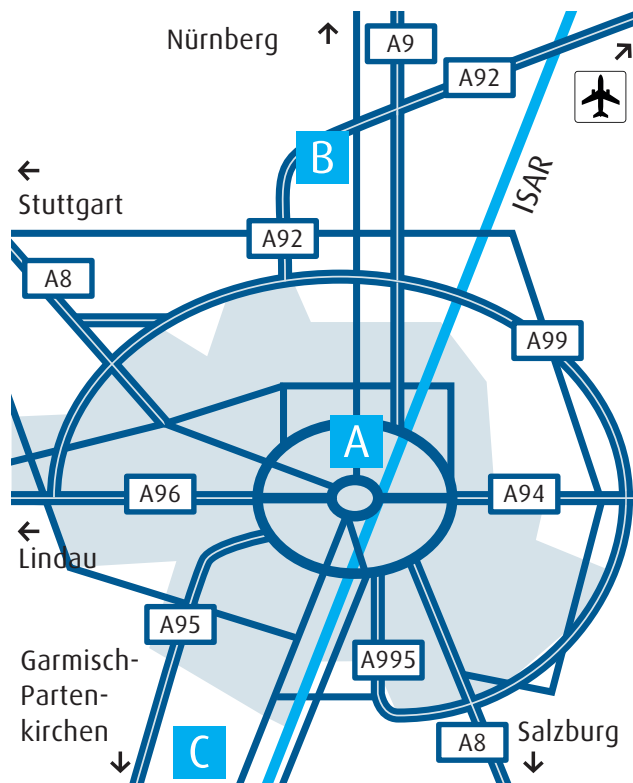

Linde locations in the Munich Area.

Leading.

Linde AG
 Head office
 Klosterhofstrasse 1, 80331 Munich, Germany
 Phone +49.89.35757-01, www.the-linde-group.com

Linde AG
 Linde Gases Division/Linde Hydrogen Center
 Carl-von-Linde-Strasse 25, 85716 Unterschleissheim, Germany
 Phone +49.89.31001-0, www.linde.com/hydrogen

Linde Gas Therapeutics GmbH
 Landshuter Strasse 19
 85716 Unterschleissheim, Germany
 Phone +49.89.37000-0, www.linde-gastherapeutics.de

Linde AG
 Linde Gases Division
 Seitnerstrasse 70, 82049 Pullach, Germany
 Phone +49.89.7446-0, www.linde-gas.de

Linde AG
 Linde Engineering Division
 Dr.-Carl-von-Linde-Strasse 6-14, 82049 Pullach, Germany
 Phone +49.89.7445-0, www.linde-engineering.com

Linde AG
 Linde Gases Division
 Seitnerstrasse 70, 82049 Pullach, Germany
 Phone +49.89.7446-0, www.linde-gas.de

Linde AG
 Linde Engineering Division
 Dr.-Carl-von-Linde-Strasse 6-14, 82049 Pullach, Germany
 Phone +49.89.7445-0, www.linde-engineering.com